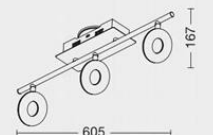

ART: **APL4723**

Color: Cromo
LED - 3x5w
3000K