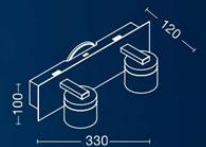

ART: **APL5122**

Color: Cromo
LED - 2x4,2w
3000K