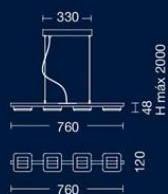

BAHAMAS

ART: **CTL25761236**

Color: Blanco
LED - 36w
3000K