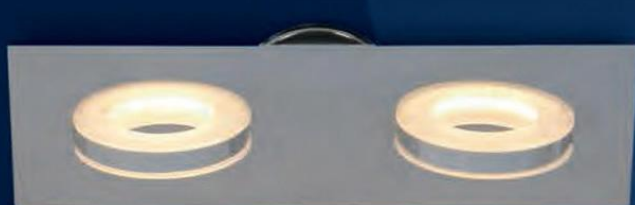

Color: Cromo
LED - 3x5w
3000K

ART: **APL4724**

Color: Cromo
LED - 4x5w
3000K

NATIVO

ART: **APL4422**

Color: Cromo
LED - 2x2,5w
3000K

ART: **APL4421**

Color: Cromo
LED - 1x2,5w
3000K