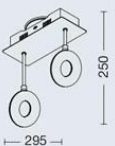

DONA

ART: **APL4721**

Color: Cromo
LED - 1x5w
3000K

ART: **APL4722**

Color: Cromo
LED - 2x5w
3000K

ART: **ATL4722**

Color: Cromo
LED - 2x5w
3000K

ART: **APL4723**