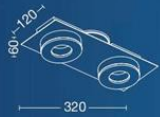

ART: **APL4322**

Color: Cromo
LED - 2x5w
3000K