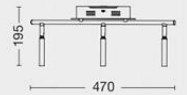

ART: **APL5023**

Color: Cromo
LED - 3x6w
3000K