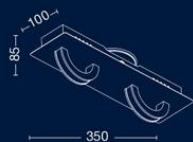

Color: Cromo
LED - 3x5w
3000K

ART: **APL4724**

Color: Cromo
LED - 4x5w
3000K

NATIVO

ART: **APL4422**

Color: Cromo
LED - 2x2,5w
3000K

ART: **APL4421**

Color: Cromo
LED - 1x2,5w
3000K