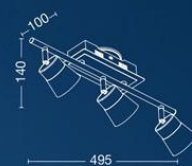

ART: **APL5323**

Color: Cromo
LED - 3x4,2w
3000K