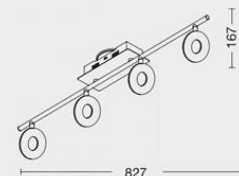

ART: **APL4724**

Color: Cromo
LED - 4x5w
3000K