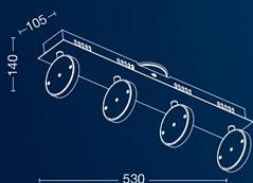

ART: **APL4824**

Color: Cromo
LED - 4x4,2w
3000K