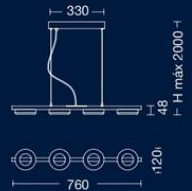

VENICE 60

ART: **PTL2306060**

Color: Blanco
LED - 60w
3000K
DIMERIZABLE

LONGBOAT SINGLE

ART: CTL24761236

Color: Blanco
LED - 36w
3000K

LONGBOAT DOUBLE

ART: CTL24703040