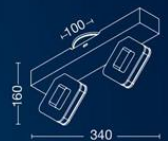

ART: **APL4022**

Color: Cromo
LED - 2x5,5w
3000K