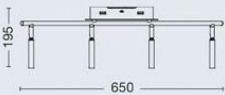

ART: **APL5024**

Color: Cromo
LED - 4x6w
3000K