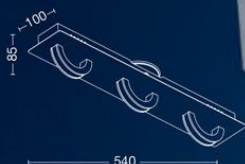

ART: **APL4421**

Color: Cromo
LED - 1x2,5w
3000K

ART: **APL4423**

Color: Cromo
LED - 3x2,5w
3000K