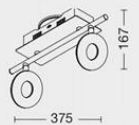

DONA

ART: **APL4721**

Color: Cromo
LED - 1x5w
3000K

ART: **APL4722**

Color: Cromo
LED - 2x5w
3000K

ART: **ATL4722**

Color: Cromo
LED - 2x5w
3000K

ART: **APL4723**