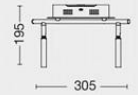

ART: **APL5022**

Color: Cromo
LED - 2x6w
3000K