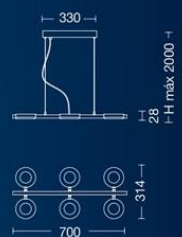

LONGBOAT DOUBLE

ART: CTL24703040

Color: Blanco
LED - 40w
3000K
DIMERIZABLE