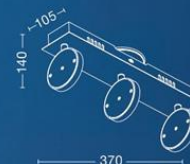

ART: **APL4823**

Color: Cromo
LED - 3x4,2w
3000K