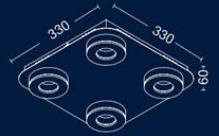

ART: **APL4324**

Color: Cromo
LED - 4x5w
3000K