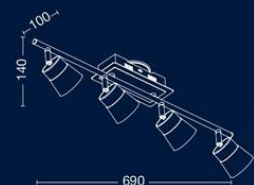

CAP

ART: **APL5324**

Color: Cromo
LED - 4x4,2w
3000K

ART: **APL5321**

Color: Cromo
LED - 1x4,2w
3000K