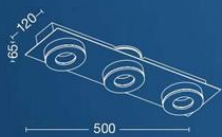

ART: **APL4323**

Color: Cromo
LED 3x5w
3000K